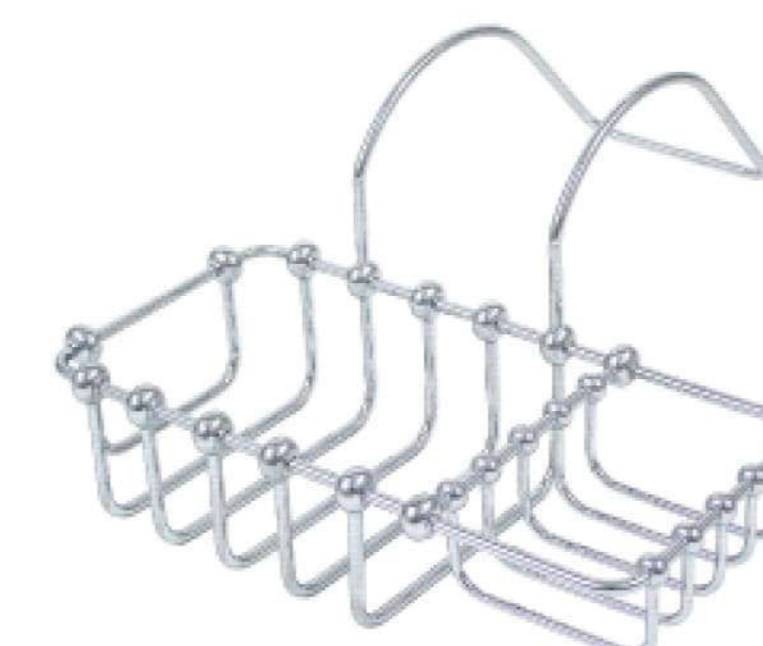

BH-D348
P-TRAP

BH-Z31
P-TRAP
(BOTTOM OPEN, EASY CLEAN DESIGN)

ANGLE STOP
BH-E2 1/2" FIP x 1/2" O.D. COMP
BH-E2-2 1/2" FIP x 3/8" O.D. COMP

ANGLE STOP
BH-E3-1 5/8" O.D. x 1/2" O.D. COMP
BH-E3-2 5/8" O.D. x 3/8" O.D. COMP

STRAIGHT STOP
BH-E5 1/2" FIP x 1/2" O.D. COMP

BASKET

SOLID BRASS

BASKET

BH-N001
BASKET FOR SHOWER
RISER 5/8" OD

BH-N002
OVER THE RIM BASKET

BH-N004
TUB CADDY
(L: 28 " Extend to 38" , W: 7")

BH-N005
READING RACK FOR
TUB CADDY

BH-N021
TRIANGLE BASKET
(10" x 6" x 1-3/4")

BH-N022
DIAMOND BASKET
(9-1/4" x 6-1/2" x 1-5/8")

BH-N027
SEMICIRCLE BASKET
(10-3/4" x 5-3/4" x 3-1/2")

BH-N030
RECTANGULAR BASKET
(9" x 4" x 2")