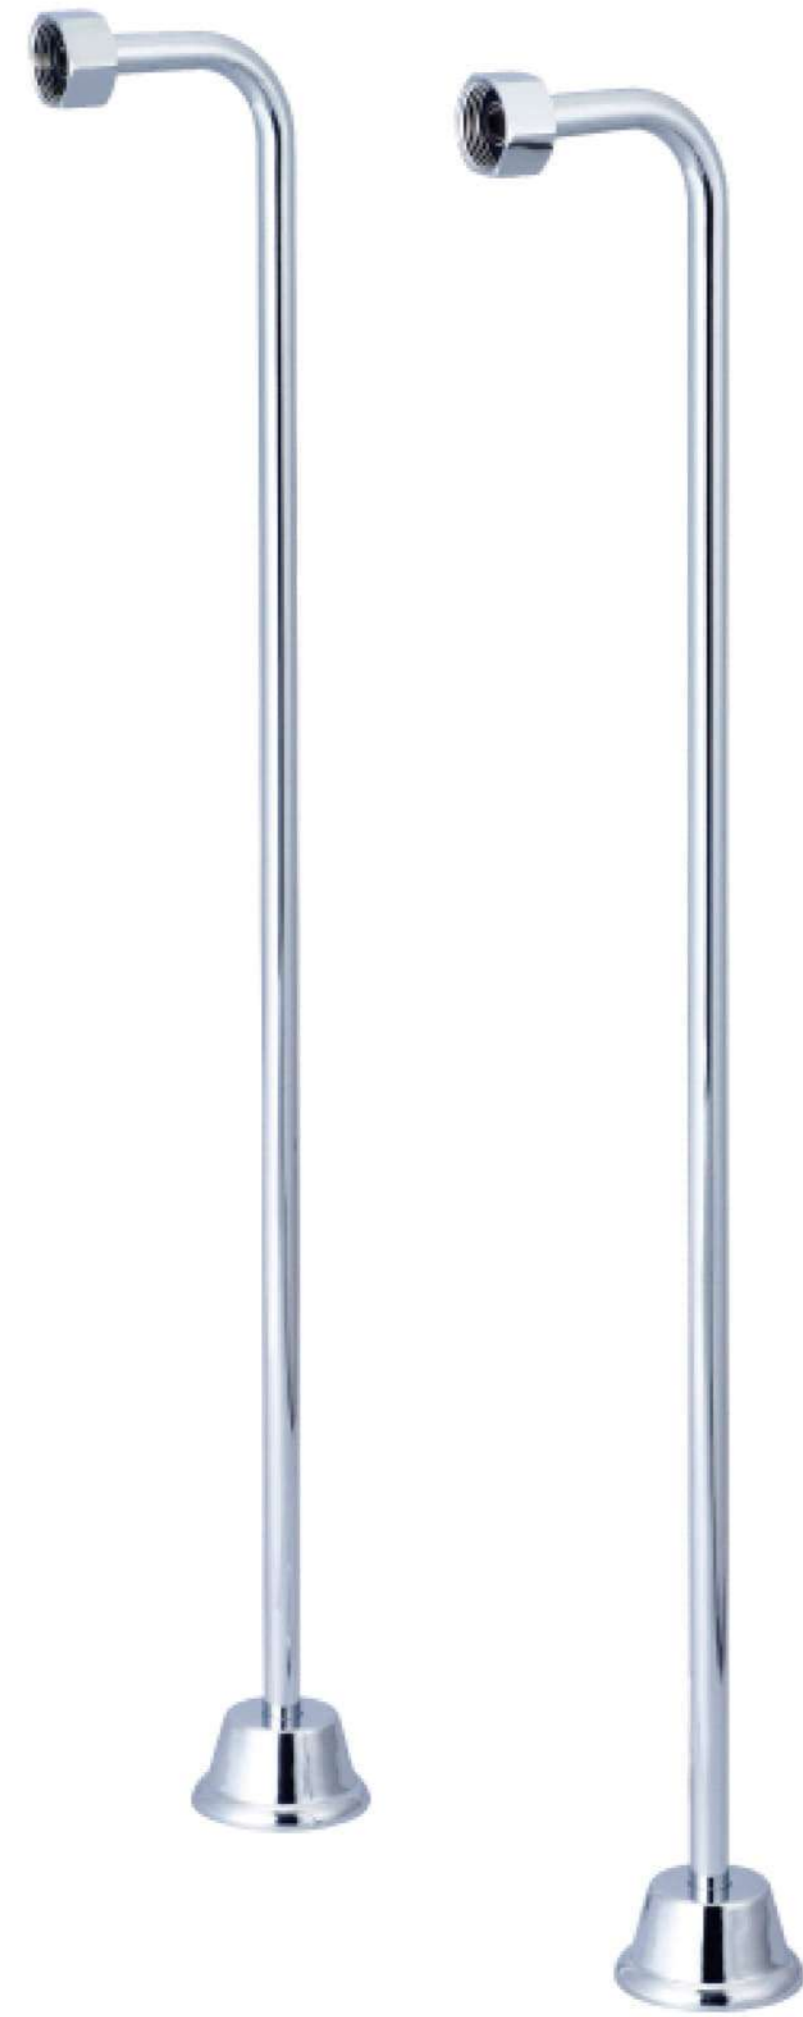

TUB FAUCET

VINTAGE COLLECTION

TUB FAUCET

BH-C08+C98
FLOOR MOUNT
TUB SHOWER SET

BH-C10-BE
DECK MOUNT
TUB FAUCET

BH-C08-NNC
DECK MOUNT
TUB FAUCET

BH-C08+E303
WALL MOUNT
TUB FAUCET

BH-C08+E307
DECK MOUNT
TUB FAUCET

DRAIN & SUPPLY LINE

BH-Z03-03
CHAIN STYLE

BH-Z03-20
LIFT & TURN STYLE

BH-Z03-16
PUSH STYLE

DRAIN & SUPPLY LINE

DRAIN & SUPPLY LINE

BH-A1S
STRAIGHT SUPPLY LINE

BH-A1L
ANGLE SUPPLY LINE

BH-KA1
DOUBLE OFFSET
SUPPLY LINE

BH-E5+A1S
SUPPLY LINE
WITH SHUTOFF VALVE

BH-C97
SUPPLY LINE

BH-C99-B05
SUPPLY LINE
WITH SHUTOFF VALVE

BH-Z398
SUPPLY LINE
WITH SHUTOFF VALVE

ACCESSORY FOR TUB FAUCET

BH-Z144
PORCELAIN HAND SHOWER

BH-Z144-OV
OVAL PORCELAIN HAND SHOWER

BH-Z144-BRS
BRASS HAND SHOWER

BH-E101
BRASS HAND SHOWER

BH-E5116
BRASS TUBULAR HAND SHOWER

BH-Z144-1
HOSE

BH-A42
SHOWER HOLDER

BH-Z144I
FAUCET CRADLE

BH-Z144R
RISER CRADLE