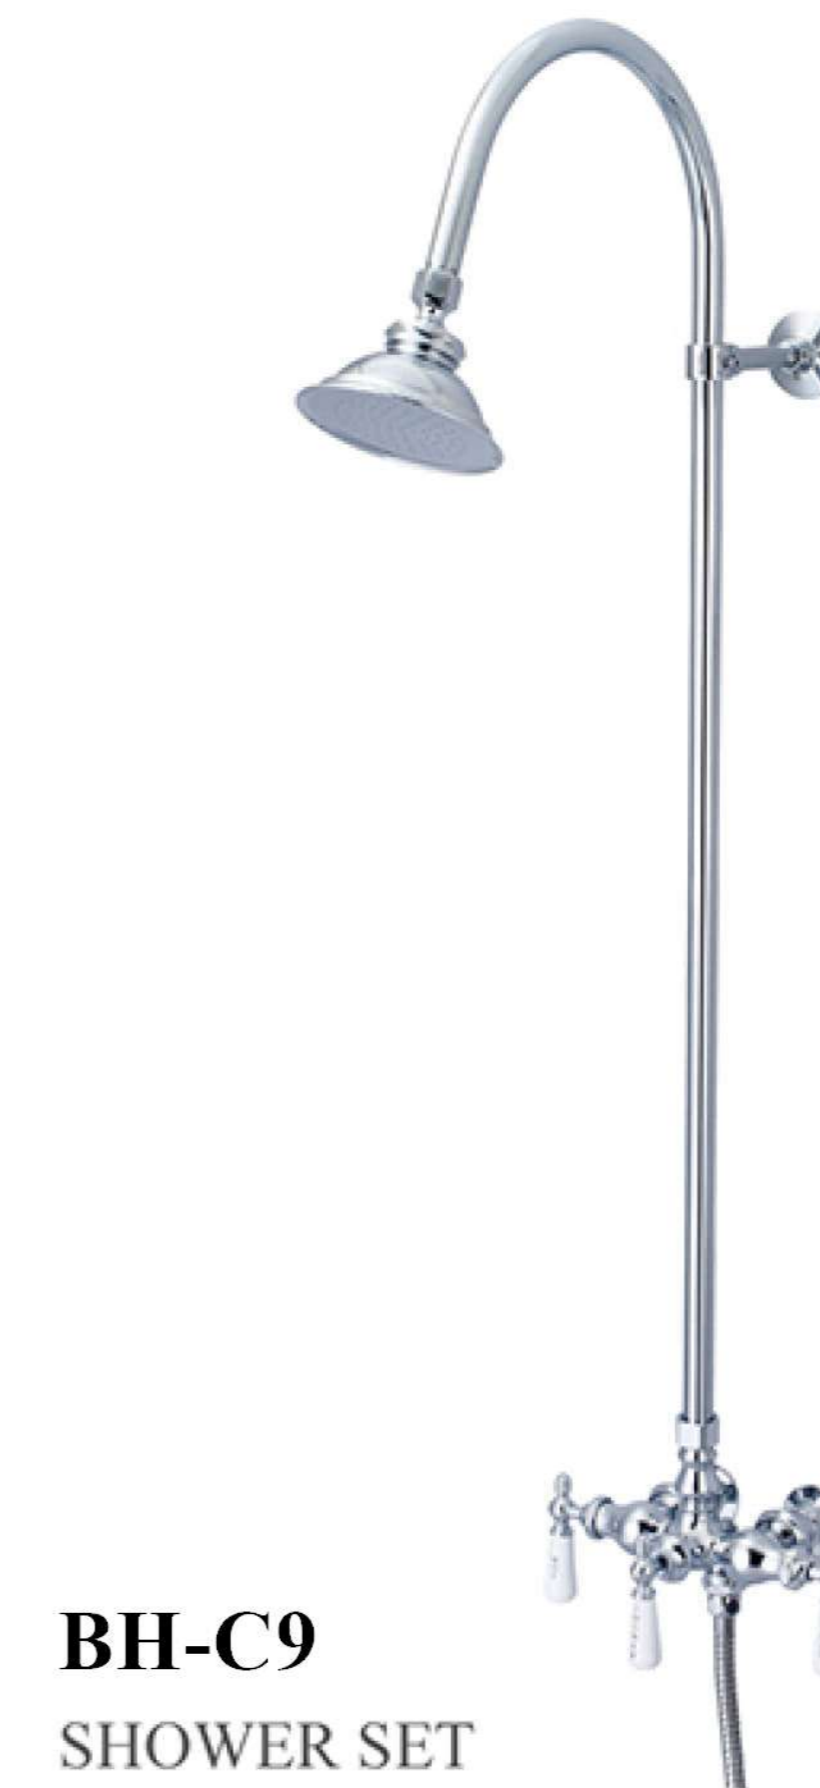

SHOWER VALVE
& HEAD

BH-Z16
SHOWER HEAD
6", 8", 10"

BH-A80
PORCELAIN SHOWER HEAD
6-1/8"

BH-F7
SHOWER HEAD
4-7/8"

BH-A45
SHOWER HEAD
4-1/8"

BH-B83-3LL
PRESSURE BALANCE
SHOWER VALVE

BH-B83-5
PRESSURE BALANCE
SHOWER VALVE

BH-B83-124
PRESSURE BALANCE
SHOWER VALVE

BH-H4
SHOWER HEAD
2-1/8"

SHOWER CURTAIN & SHOWER SET

SHOWER CURTAIN
& SHOWER SET

BH-C8
SHOWER SET

SHOWER FRAME HLP-08
3/4" O.D. BRASS TUBE , SIZE AS BELOW,
• 24" x 42"
• 24" x 54"
• 31" x 57"

SHOWER RISER HLP-09
62" H , 5" PROJECT

BH-C9
SHOWER SET

BH-C1-RASBW
SHOWER SET

BH-C9-RBSBR
SHOWER SET

BH-C1-RBSBR
SHOWER SET

BH-E21-RBSBR
SHOWER SET
(PRESSURE BALANCE VALVE)

BATHROOM ACCESSORY

BATHROOM
ACCESSORY

BH-Z20-A-24
24" TOWEL BAR

BH-Z22-A-24
24" TOWEL BAR

BH-A55
RECTANGULAR PIVOT MIRROR

BH-A56
OVAL PIVOT MIRROR

BATHROOM ACCESSORY

BATHROOM
ACCESSORY

BH-F968
PULL

BH-F969
KNOB