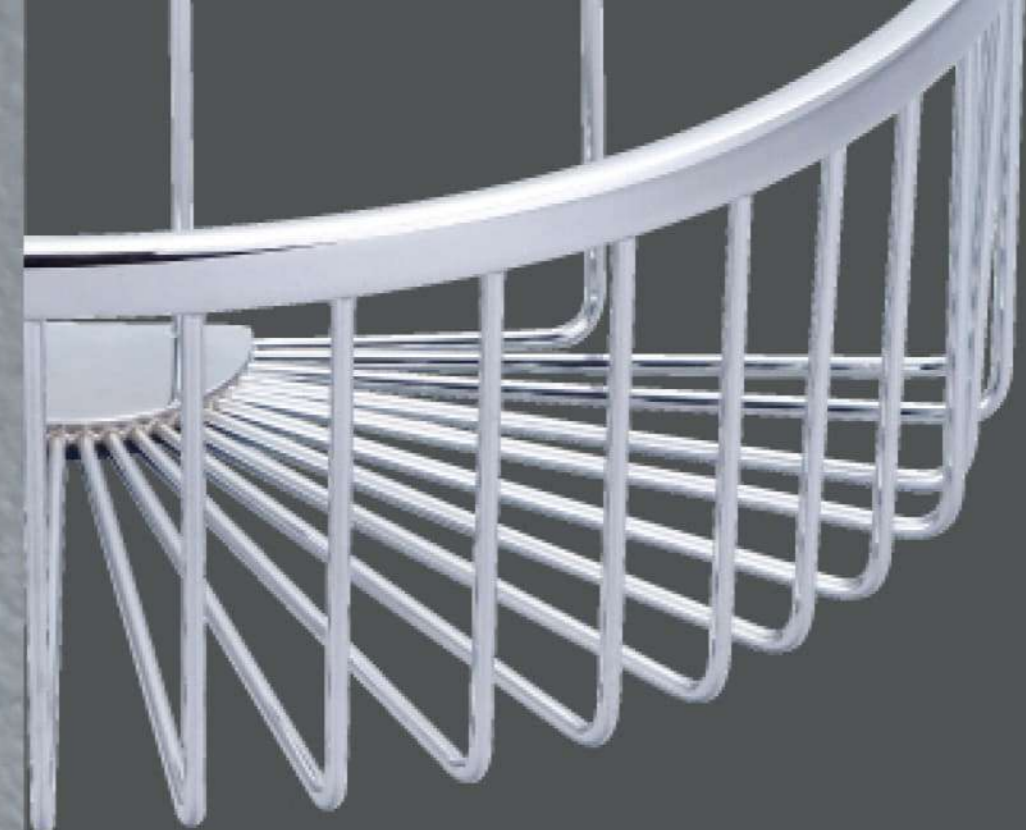

BASKET

SOLID BRASS

BASKET

BH-N002
OVER THE RIM BASKET

BH-N004
TUB CADDY
(L: 28 " Extend to 38" , W: 7")

BH-N021
TRIANGLE BASKET
(10" x 6" x 1-3/4")

BH-N027
SEMICIRCLE BASKET
(10-3/4" x 5-3/4" x 3-1/2")