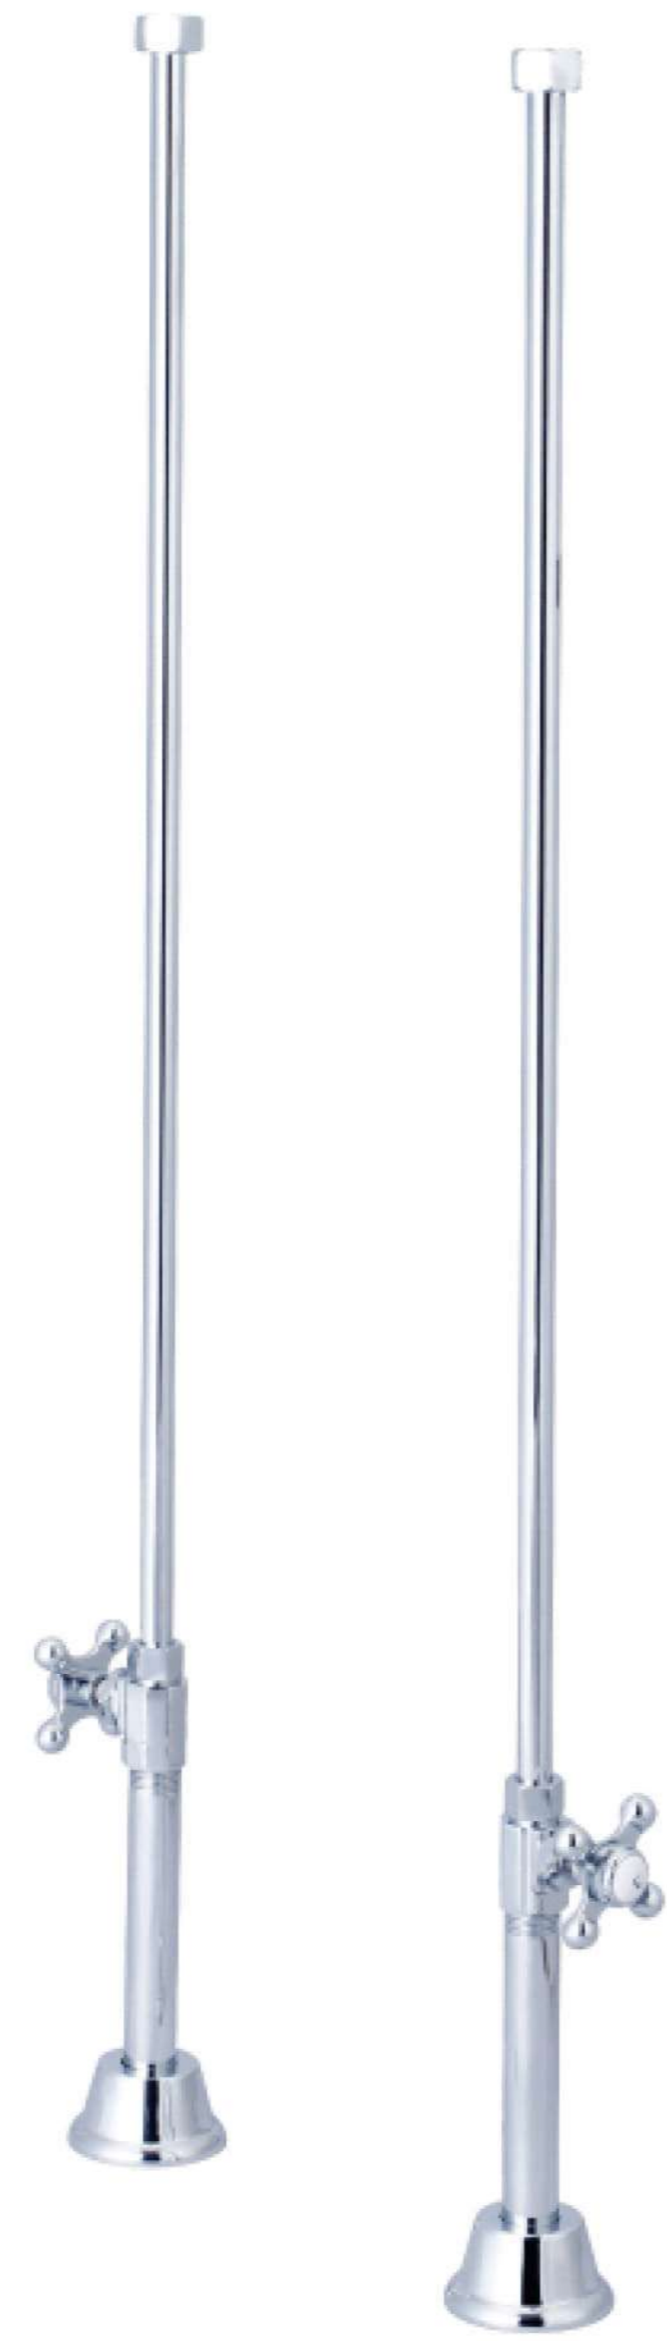

TUB FAUCET

VINTAGE COLLECTION

TUB FAUCET

BH-C08+C98
FLOOR MOUNT
TUB SHOWER SET

BH-C10-BE
DECK MOUNT
TUB FAUCET

BH-C08-NNC
DECK MOUNT
TUB FAUCET

BH-C08+E303
WALL MOUNT
TUB FAUCET

BH-C08+E307
DECK MOUNT
TUB FAUCET

DRAIN & SUPPLY LINE

BH-Z03-03
CHAIN STYLE

BH-Z03-20
LIFT & TURN STYLE

BH-Z03-16
PUSH STYLE

DRAIN & SUPPLY LINE

DRAIN & SUPPLY LINE

BH-A1S
STRAIGHT SUPPLY LINE

BH-A1L
ANGLE SUPPLY LINE

BH-KA1
DOUBLE OFFSET
SUPPLY LINE

BH-E5+A1S
SUPPLY LINE
WITH SHUTOFF VALVE

BH-C97
SUPPLY LINE

BH-C99-B05
SUPPLY LINE
WITH SHUTOFF VALVE

BH-Z398
SUPPLY LINE
WITH SHUTOFF VALVE

ACCESSORY FOR TUB FAUCET

BH-Z144
PORCELAIN HAND SHOWER

BH-Z144-OV
OVAL PORCELAIN HAND SHOWER

BH-Z144-BRS
BRASS HAND SHOWER

BH-E101
BRASS HAND SHOWER

BH-E5116
BRASS TUBULAR HAND SHOWER

BH-Z144-1
HOSE

BH-A42
SHOWER HOLDER

BH-Z144I
FAUCET CRADLE

BH-Z144R
RISER CRADLE