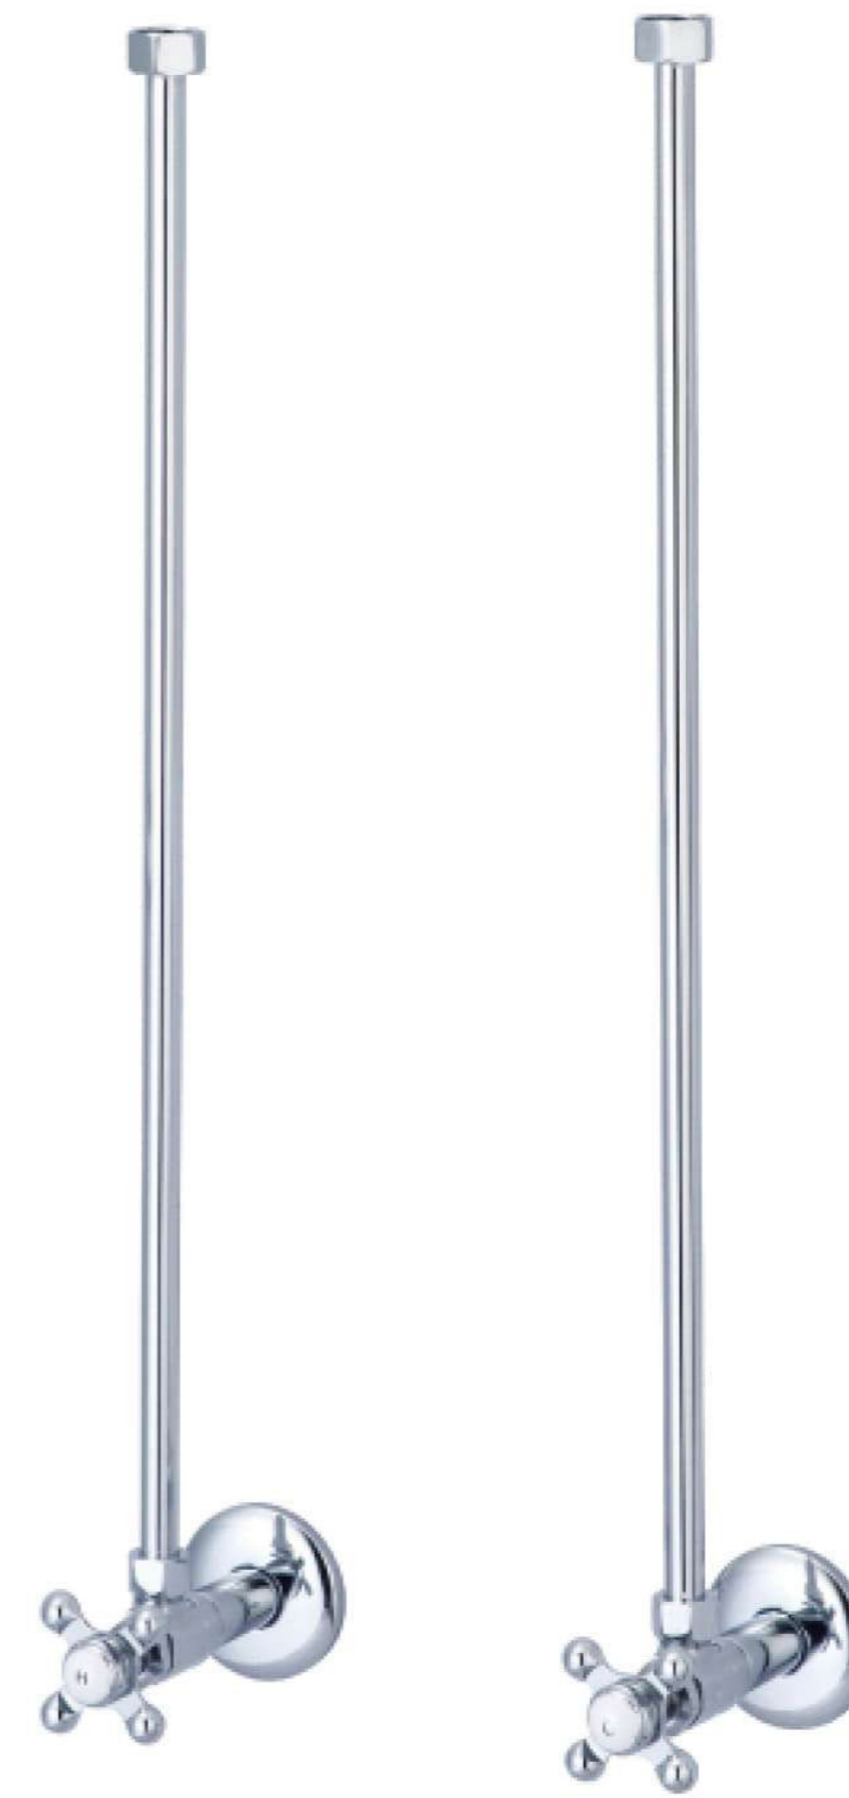

TUB FAUCET

VINTAGE COLLECTION

TUB FAUCET

BH-C08+C98
FLOOR MOUNT
TUB SHOWER SET

BH-C10-BE
DECK MOUNT
TUB FAUCET

BH-C08-NNC
DECK MOUNT
TUB FAUCET

BH-C08+E303
WALL MOUNT
TUB FAUCET

BH-C08+E307
DECK MOUNT
TUB FAUCET

BH-Z20-2
TISSUE HOLDER

BH-Z22-2
TISSUE HOLDER

BH-F902
PULL

BH-Z20-3
TOWEL RING

BH-Z22-3
TOWEL RING

BH-F901K
KNOB

BH-Z20-4
ROBE HOOK

BH-Z22-4
ROBE HOOK

BH-U11B-60
DOUBLE WASHING STAND
(1-1/2" OD Brass tube support)

WASHING STAND

WASHING STAND

BH-U12
SINGLE WASHING STAND
(1" OD Brass tube support)

BH-U12+J32

BH-J32
BOTTOM SHELF

SINK TRIM KIT & PARTS

BH-A12
SINK TRIM KIT

BH-D348
P-TRAP

BH-Z31
P-TRAP
(BOTTOM OPEN, EASY CLEAN DESIGN)

ANGLE STOP
BH-E2 1/2" FIP x 1/2" O.D. COMP
BH-E2-2 1/2" FIP x 3/8" O.D. COMP

ANGLE STOP
BH-E3-1 5/8" O.D. x 1/2" O.D. COMP
BH-E3-2 5/8" O.D. x 3/8" O.D. COMP