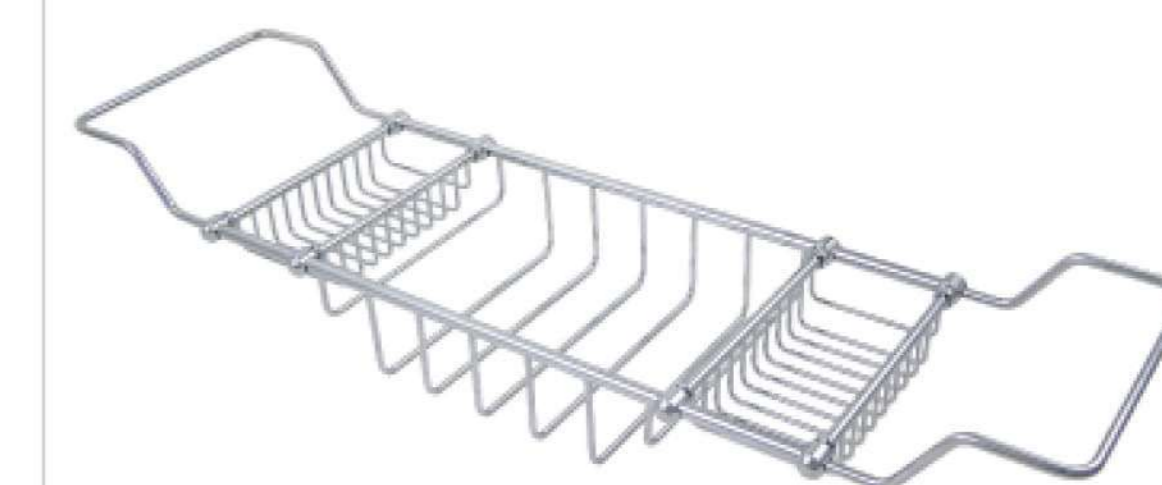

STRAIGHT STOP
BH-E5 1/2" FIP x 1/2" O.D. COMP

BASKET

SOLID BRASS

BASKET

BH-N001
BASKET FOR SHOWER
RISER 5/8" OD

BH-N002
OVER THE RIM BASKET

BH-N004
TUB CADDY
(L: 28 " Extend to 38" , W: 7")

BH-N005
READING RACK FOR
TUB CADDY

BH-N021
TRIANGLE BASKET
(10" x 6" x 1-3/4")

BH-N022
DIAMOND BASKET
(9-1/4" x 6-1/2" x 1-5/8")

BH-N027
SEMICIRCLE BASKET
(10-3/4" x 5-3/4" x 3-1/2")

BH-N030
RECTANGULAR BASKET
(9" x 4" x 2")