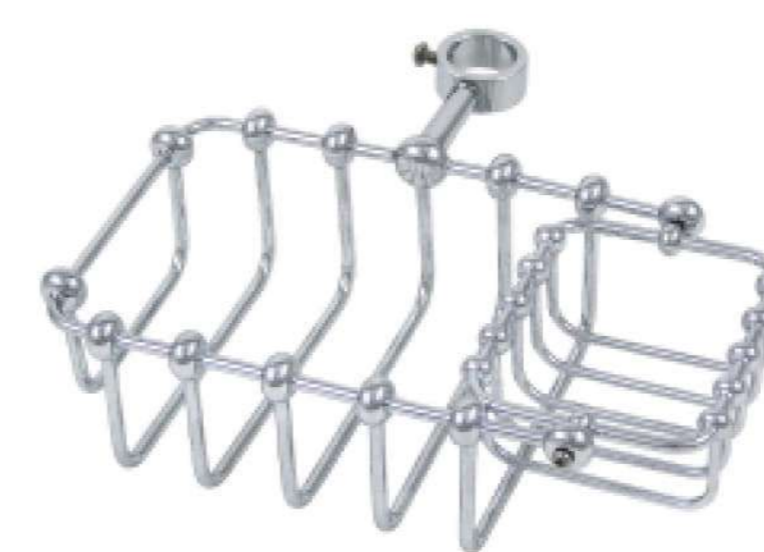

BH-D348
P-TRAP

BH-Z31
P-TRAP
(BOTTOM OPEN, EASY CLEAN DESIGN)

ANGLE STOP
BH-E2 1/2" FIP x 1/2" O.D. COMP
BH-E2-2 1/2" FIP x 3/8" O.D. COMP

ANGLE STOP
BH-E3-1 5/8" O.D. x 1/2" O.D. COMP
BH-E3-2 5/8" O.D. x 3/8" O.D. COMP

STRAIGHT STOP
BH-E5 1/2" FIP x 1/2" O.D. COMP

BASKET

SOLID BRASS

BASKET

BH-N001
BASKET FOR SHOWER
RISER 5/8" OD

BH-N002
OVER THE RIM BASKET

BH-N004
TUB CADDY
(L: 28 " Extend to 38" , W: 7")

BH-N005
READING RACK FOR
TUB CADDY

BH-N021
TRIANGLE BASKET
(10" x 6" x 1-3/4")

BH-N022
DIAMOND BASKET
(9-1/4" x 6-1/2" x 1-5/8")

BH-N027
SEMICIRCLE BASKET
(10-3/4" x 5-3/4" x 3-1/2")

BH-N030
RECTANGULAR BASKET
(9" x 4" x 2")