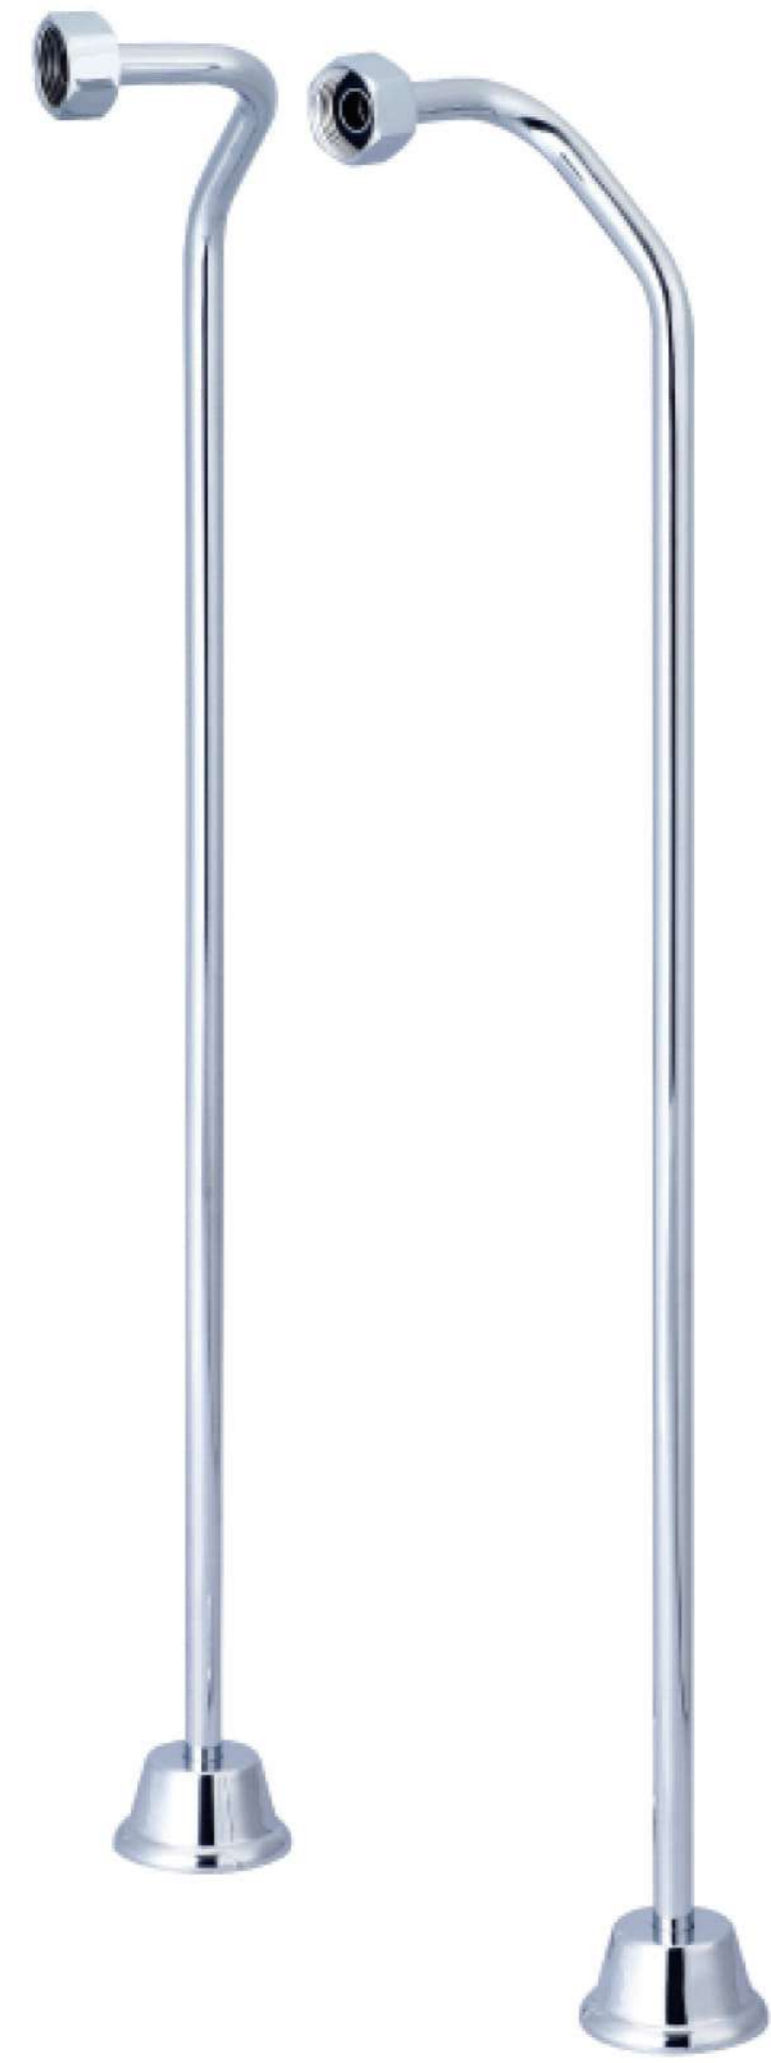

TUB FAUCET

VINTAGE COLLECTION

TUB FAUCET

BH-C08+C98
FLOOR MOUNT
TUB SHOWER SET

BH-C10-BE
DECK MOUNT
TUB FAUCET

BH-C08-NNC
DECK MOUNT
TUB FAUCET

BH-C08+E303
WALL MOUNT
TUB FAUCET

BH-C08+E307
DECK MOUNT
TUB FAUCET

DRAIN & SUPPLY LINE

BH-Z03-03
CHAIN STYLE

BH-Z03-20
LIFT & TURN STYLE

BH-Z03-16
PUSH STYLE

DRAIN & SUPPLY LINE

DRAIN & SUPPLY LINE

BH-A1S
STRAIGHT SUPPLY LINE

BH-A1L
ANGLE SUPPLY LINE

BH-KA1
DOUBLE OFFSET
SUPPLY LINE

BH-E5+A1S
SUPPLY LINE
WITH SHUTOFF VALVE

BH-C97
SUPPLY LINE

BH-C99-B05
SUPPLY LINE
WITH SHUTOFF VALVE

BH-Z398
SUPPLY LINE
WITH SHUTOFF VALVE

ACCESSORY FOR TUB FAUCET

BH-Z144
PORCELAIN HAND SHOWER

BH-Z144-OV
OVAL PORCELAIN HAND SHOWER

BH-Z144-BRS
BRASS HAND SHOWER

BH-E101
BRASS HAND SHOWER

BH-E5116
BRASS TUBULAR HAND SHOWER

BH-Z144-1
HOSE

BH-A42
SHOWER HOLDER

BH-Z144I
FAUCET CRADLE

BH-Z144R
RISER CRADLE