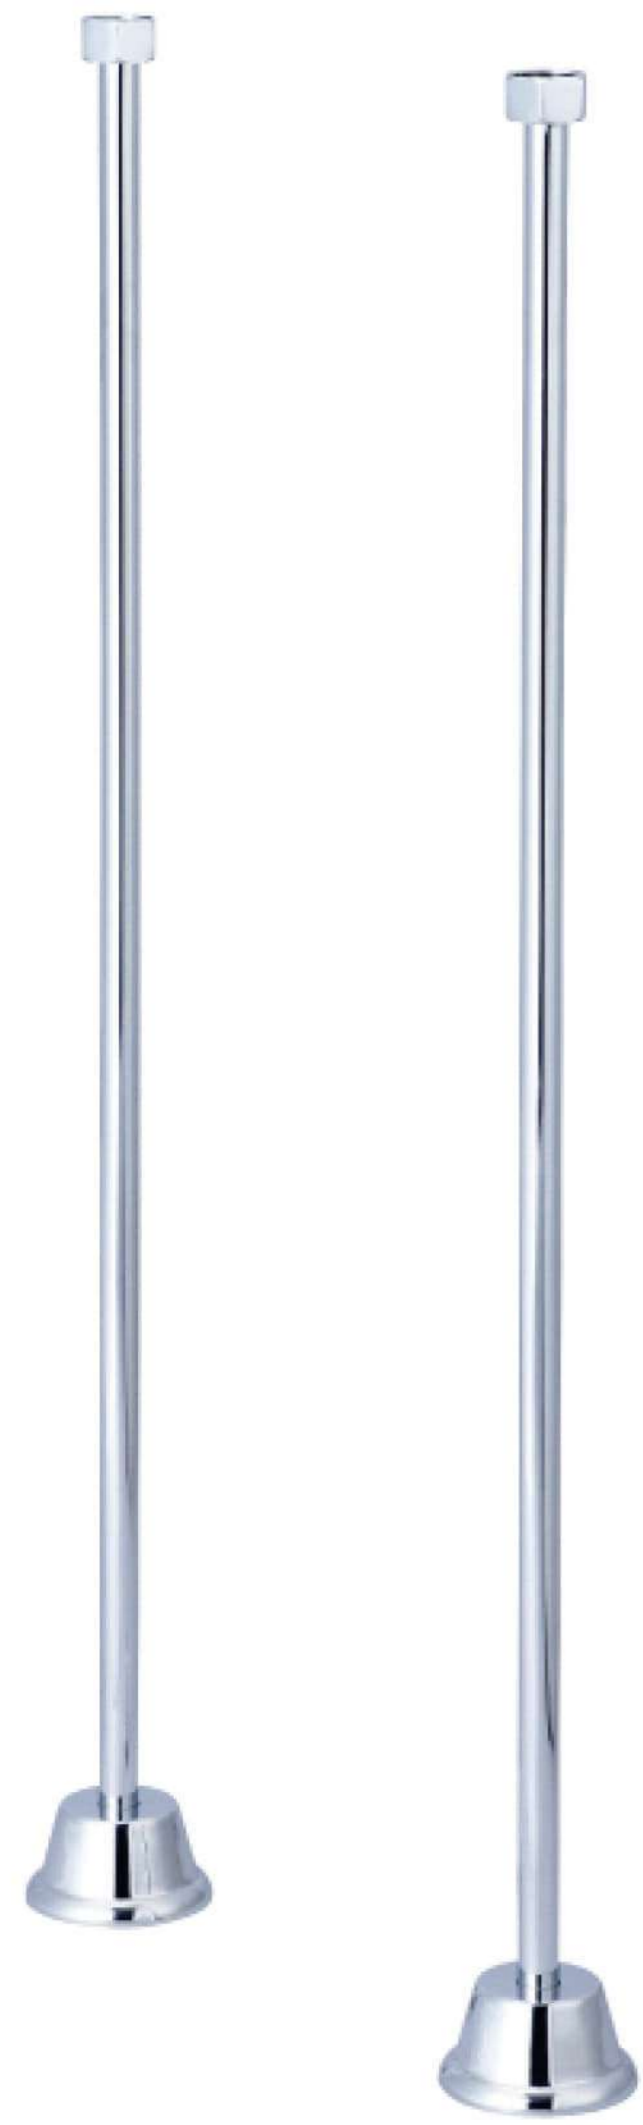

TUB FAUCET

VINTAGE COLLECTION

TUB FAUCET

BH-C08+C98
FLOOR MOUNT
TUB SHOWER SET

BH-C10-BE
DECK MOUNT
TUB FAUCET

BH-C08-NNC
DECK MOUNT
TUB FAUCET

BH-C08+E303
WALL MOUNT
TUB FAUCET

BH-C08+E307
DECK MOUNT
TUB FAUCET

BH-Z400
TUB FAUCET

BH-Z127
TUB FAUCET

BH-Z126
TUB FAUCET

TUB FAUCET

3-3/8"
COLLECTION

BH-Z30-5
TUB FAUCET

BH-Z30-3
TUB FAUCET

BH-A325
TUB FAUCET
WITH DIVERTER

DRAIN & SUPPLY LINE

BH-Z03-03
CHAIN STYLE

BH-Z03-20
LIFT & TURN STYLE

BH-Z03-16
PUSH STYLE

DRAIN & SUPPLY LINE

DRAIN & SUPPLY LINE

BH-A1S
STRAIGHT SUPPLY LINE

BH-A1L
ANGLE SUPPLY LINE

BH-KA1
DOUBLE OFFSET
SUPPLY LINE

BH-E5+A1S
SUPPLY LINE
WITH SHUTOFF VALVE

BH-C97
SUPPLY LINE

BH-C99-B05
SUPPLY LINE
WITH SHUTOFF VALVE

BH-Z398
SUPPLY LINE
WITH SHUTOFF VALVE

ACCESSORY FOR TUB FAUCET

BH-Z144
PORCELAIN HAND SHOWER